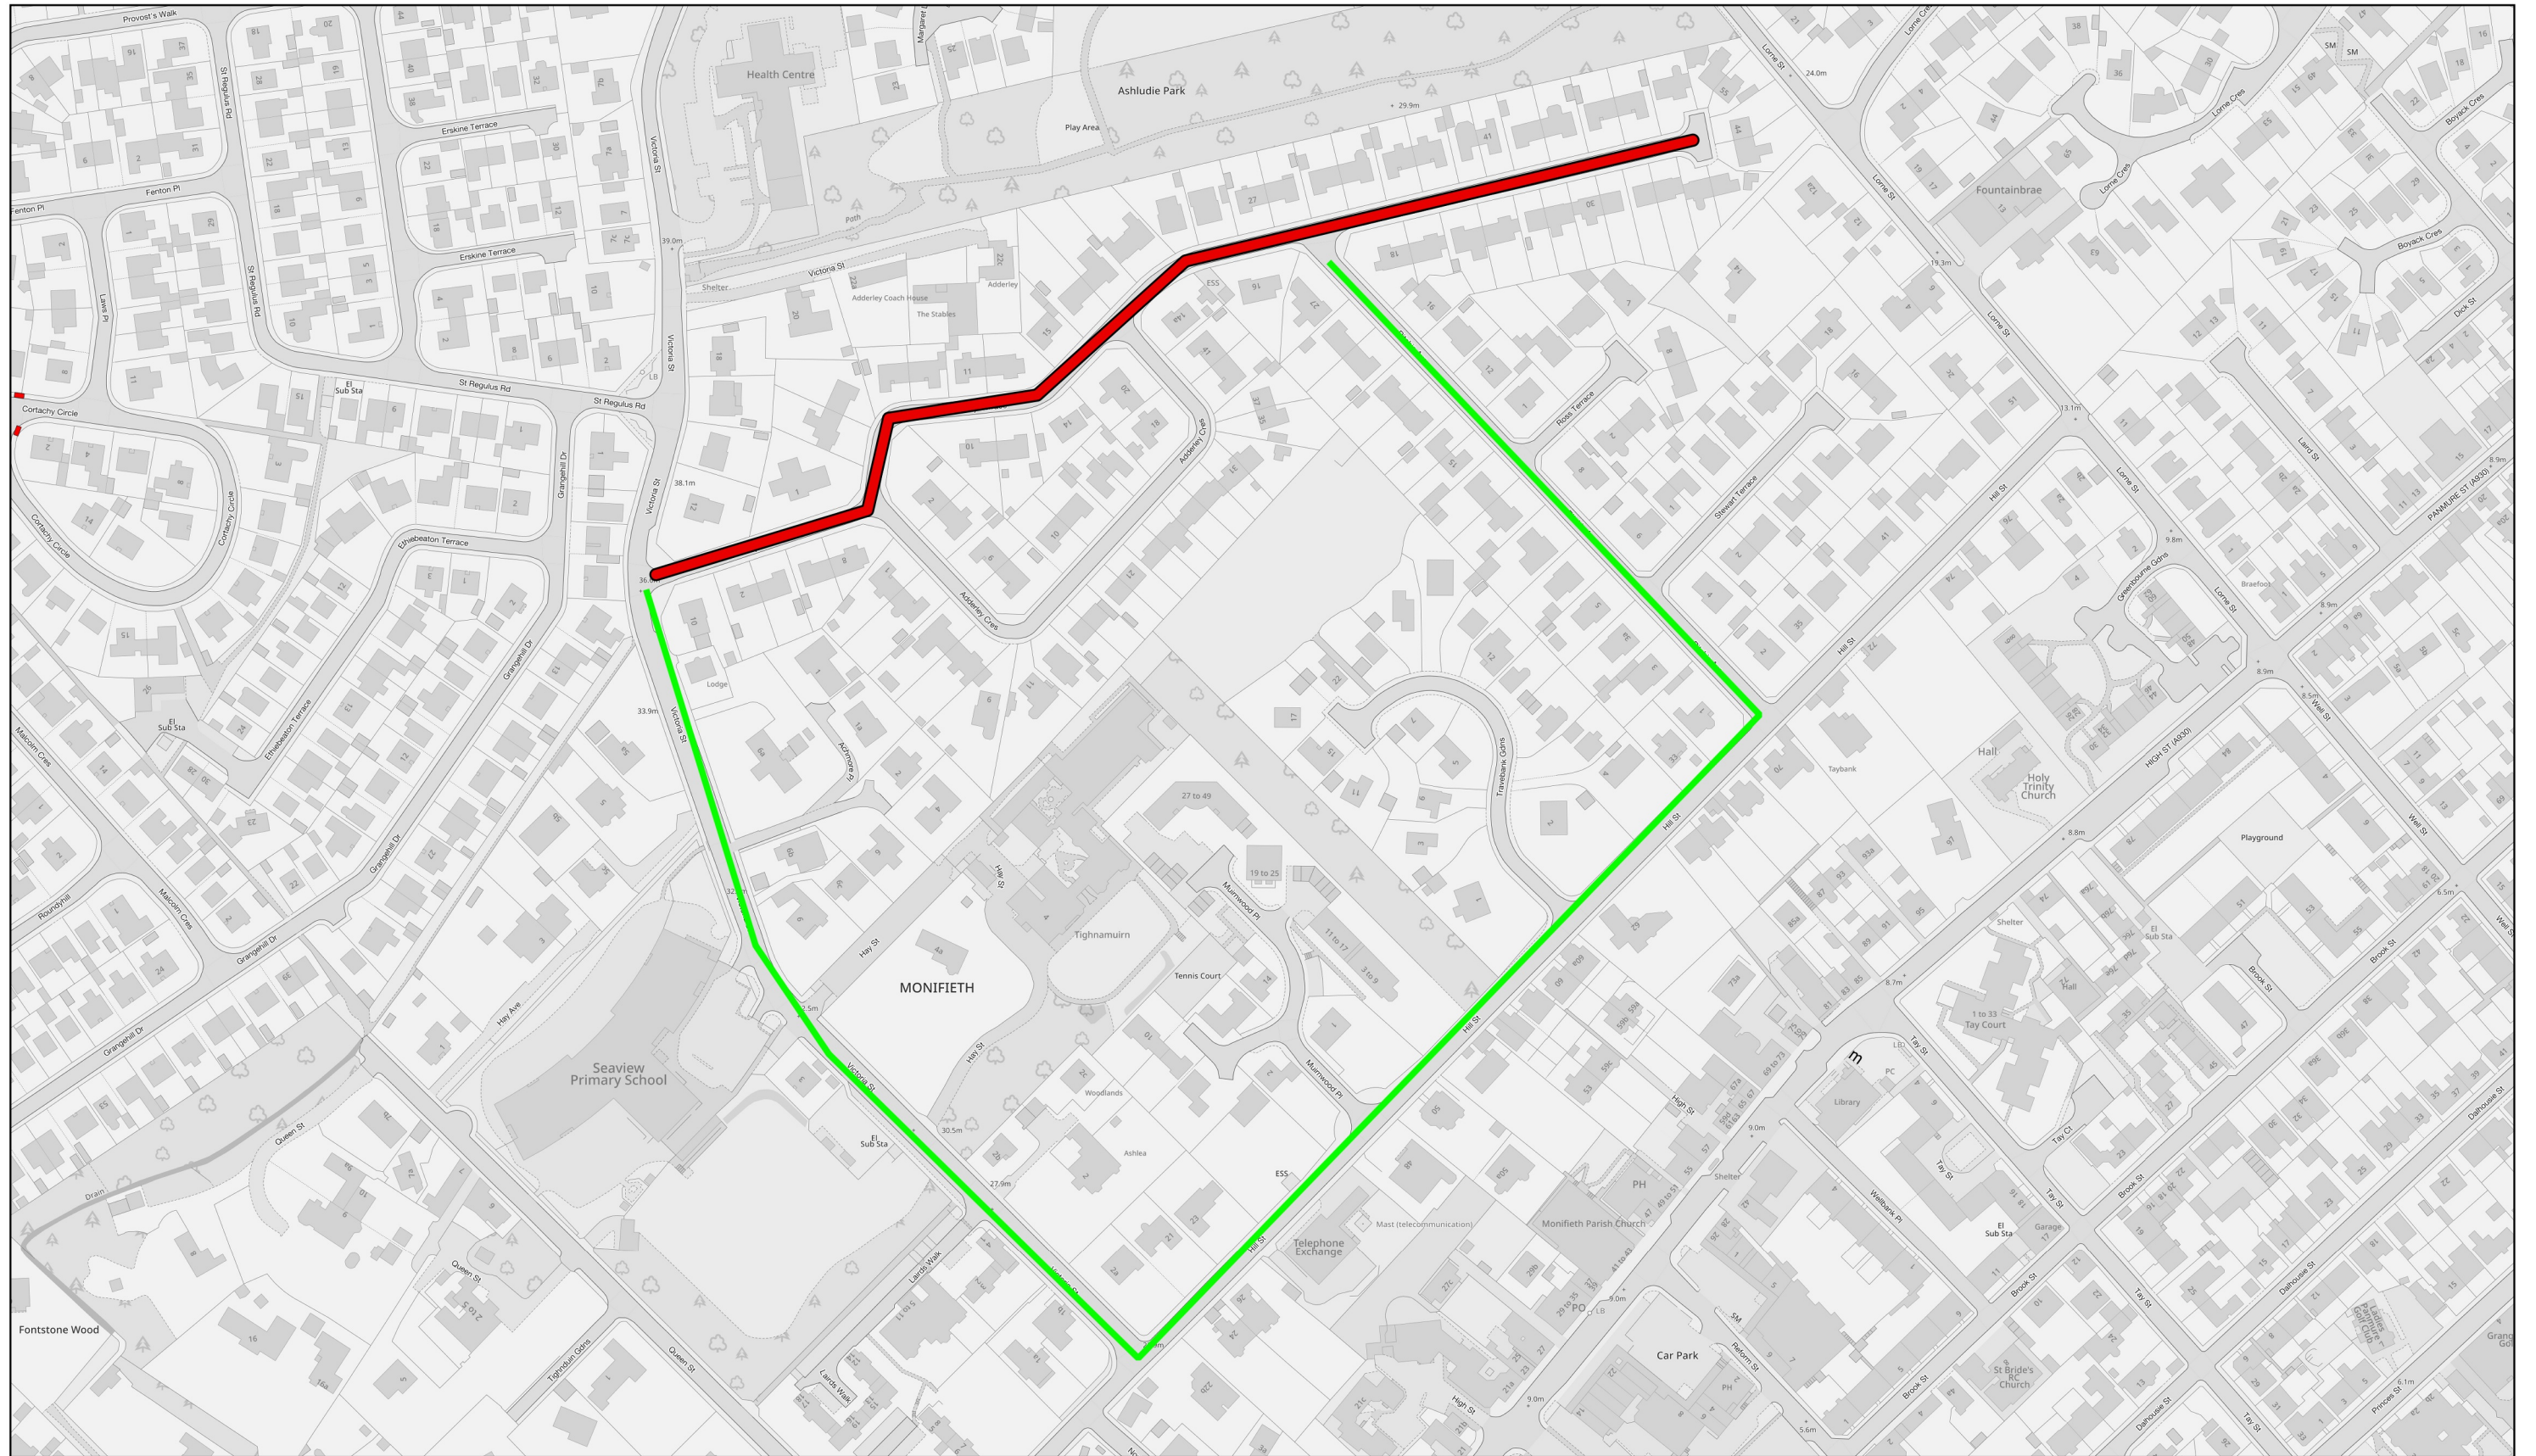

THE ANGUS COUNCIL (ADDERLEY TERRACE, MONIFIETH)(TEMPORARY PROHIBITION OF DRIVING AND WAITING) ORDER 2024

Legend

-  Road closed
-  Diversion

© Crown copyright and database rights 2024 Ordnance Survey 100023404. You are permitted to use this data solely to enable you to respond to, or interact with, the organisation that provided you with the data. You are not permitted to copy, sub-licence, distribute or sell any of this data to third parties in any form.