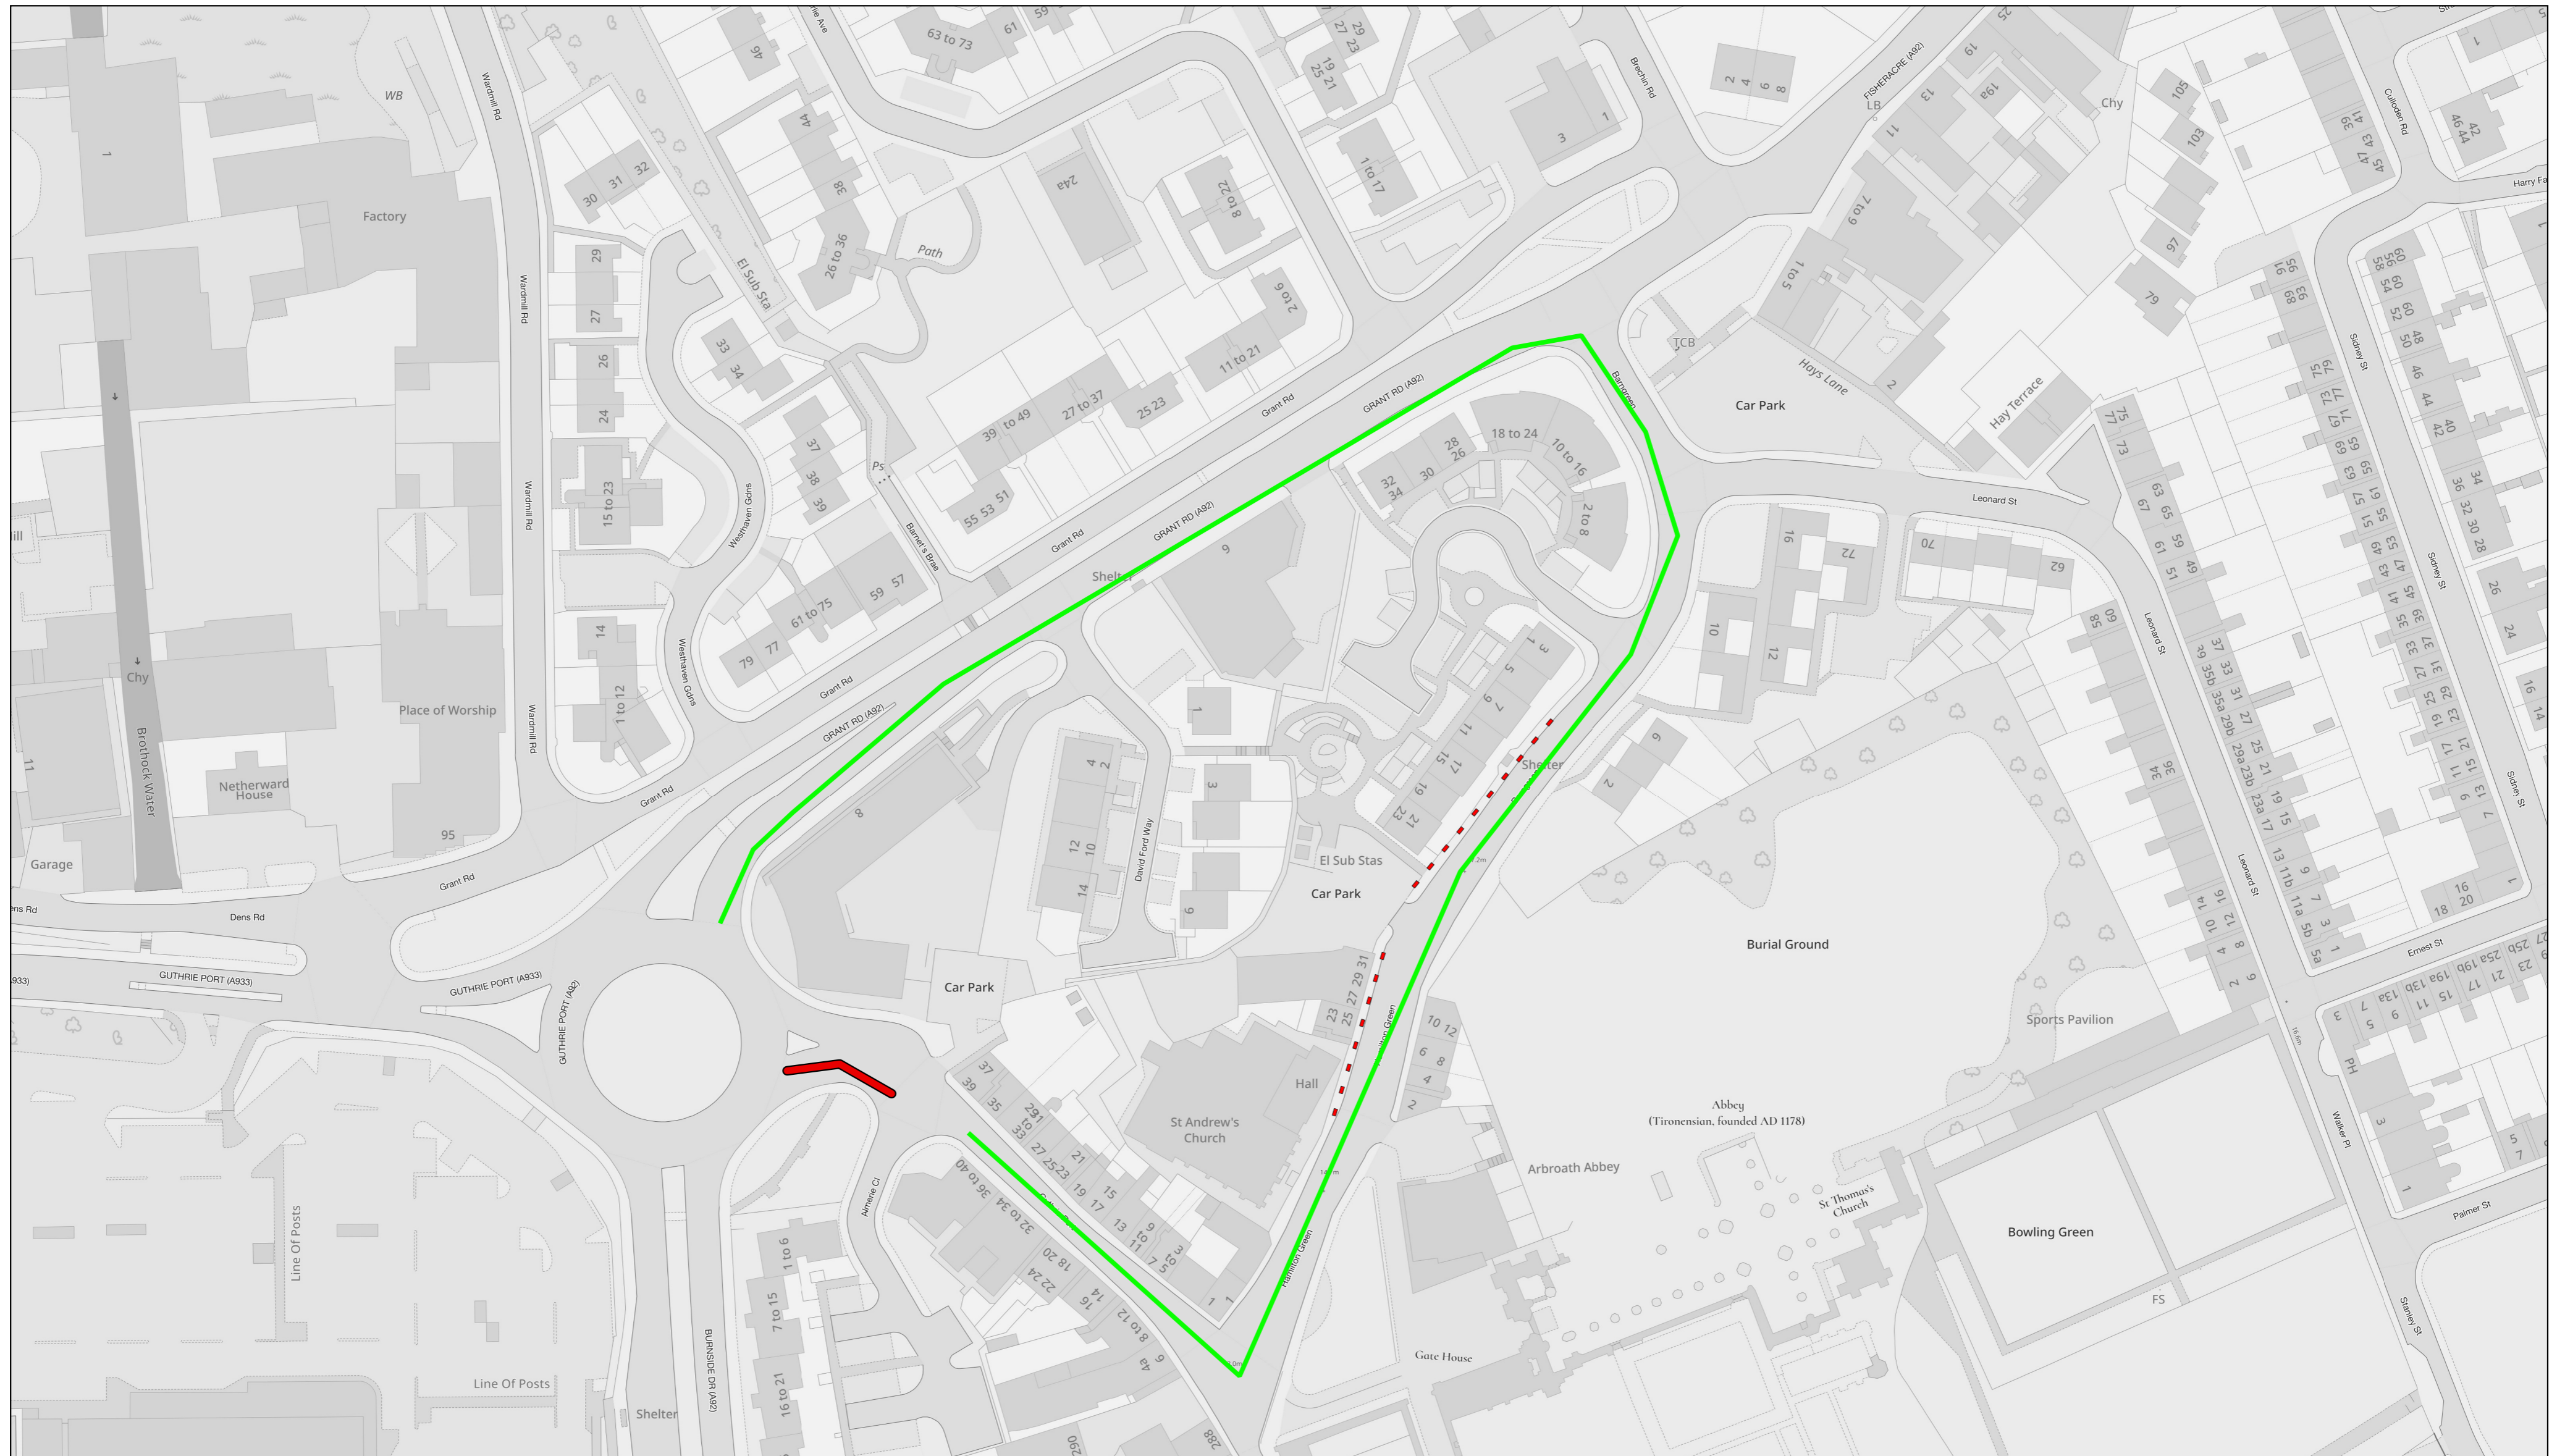

# THE ANGUS COUNCIL (GUTHRIE PORT ARBROATH)(TEMPORARY PROHIBITION OF DRIVING AND WAITING) ORDER 2024

### Legend

-  Road closed
-  Diversion
-  No Waiting

© Crown copyright and database rights 2024 Ordnance Survey 100023404. You are permitted to use this data solely to enable you to respond to, or interact with, the organisation that provided you with the data. You are not permitted to copy, sub-licence, distribute or sell any of this data to third parties in any form.