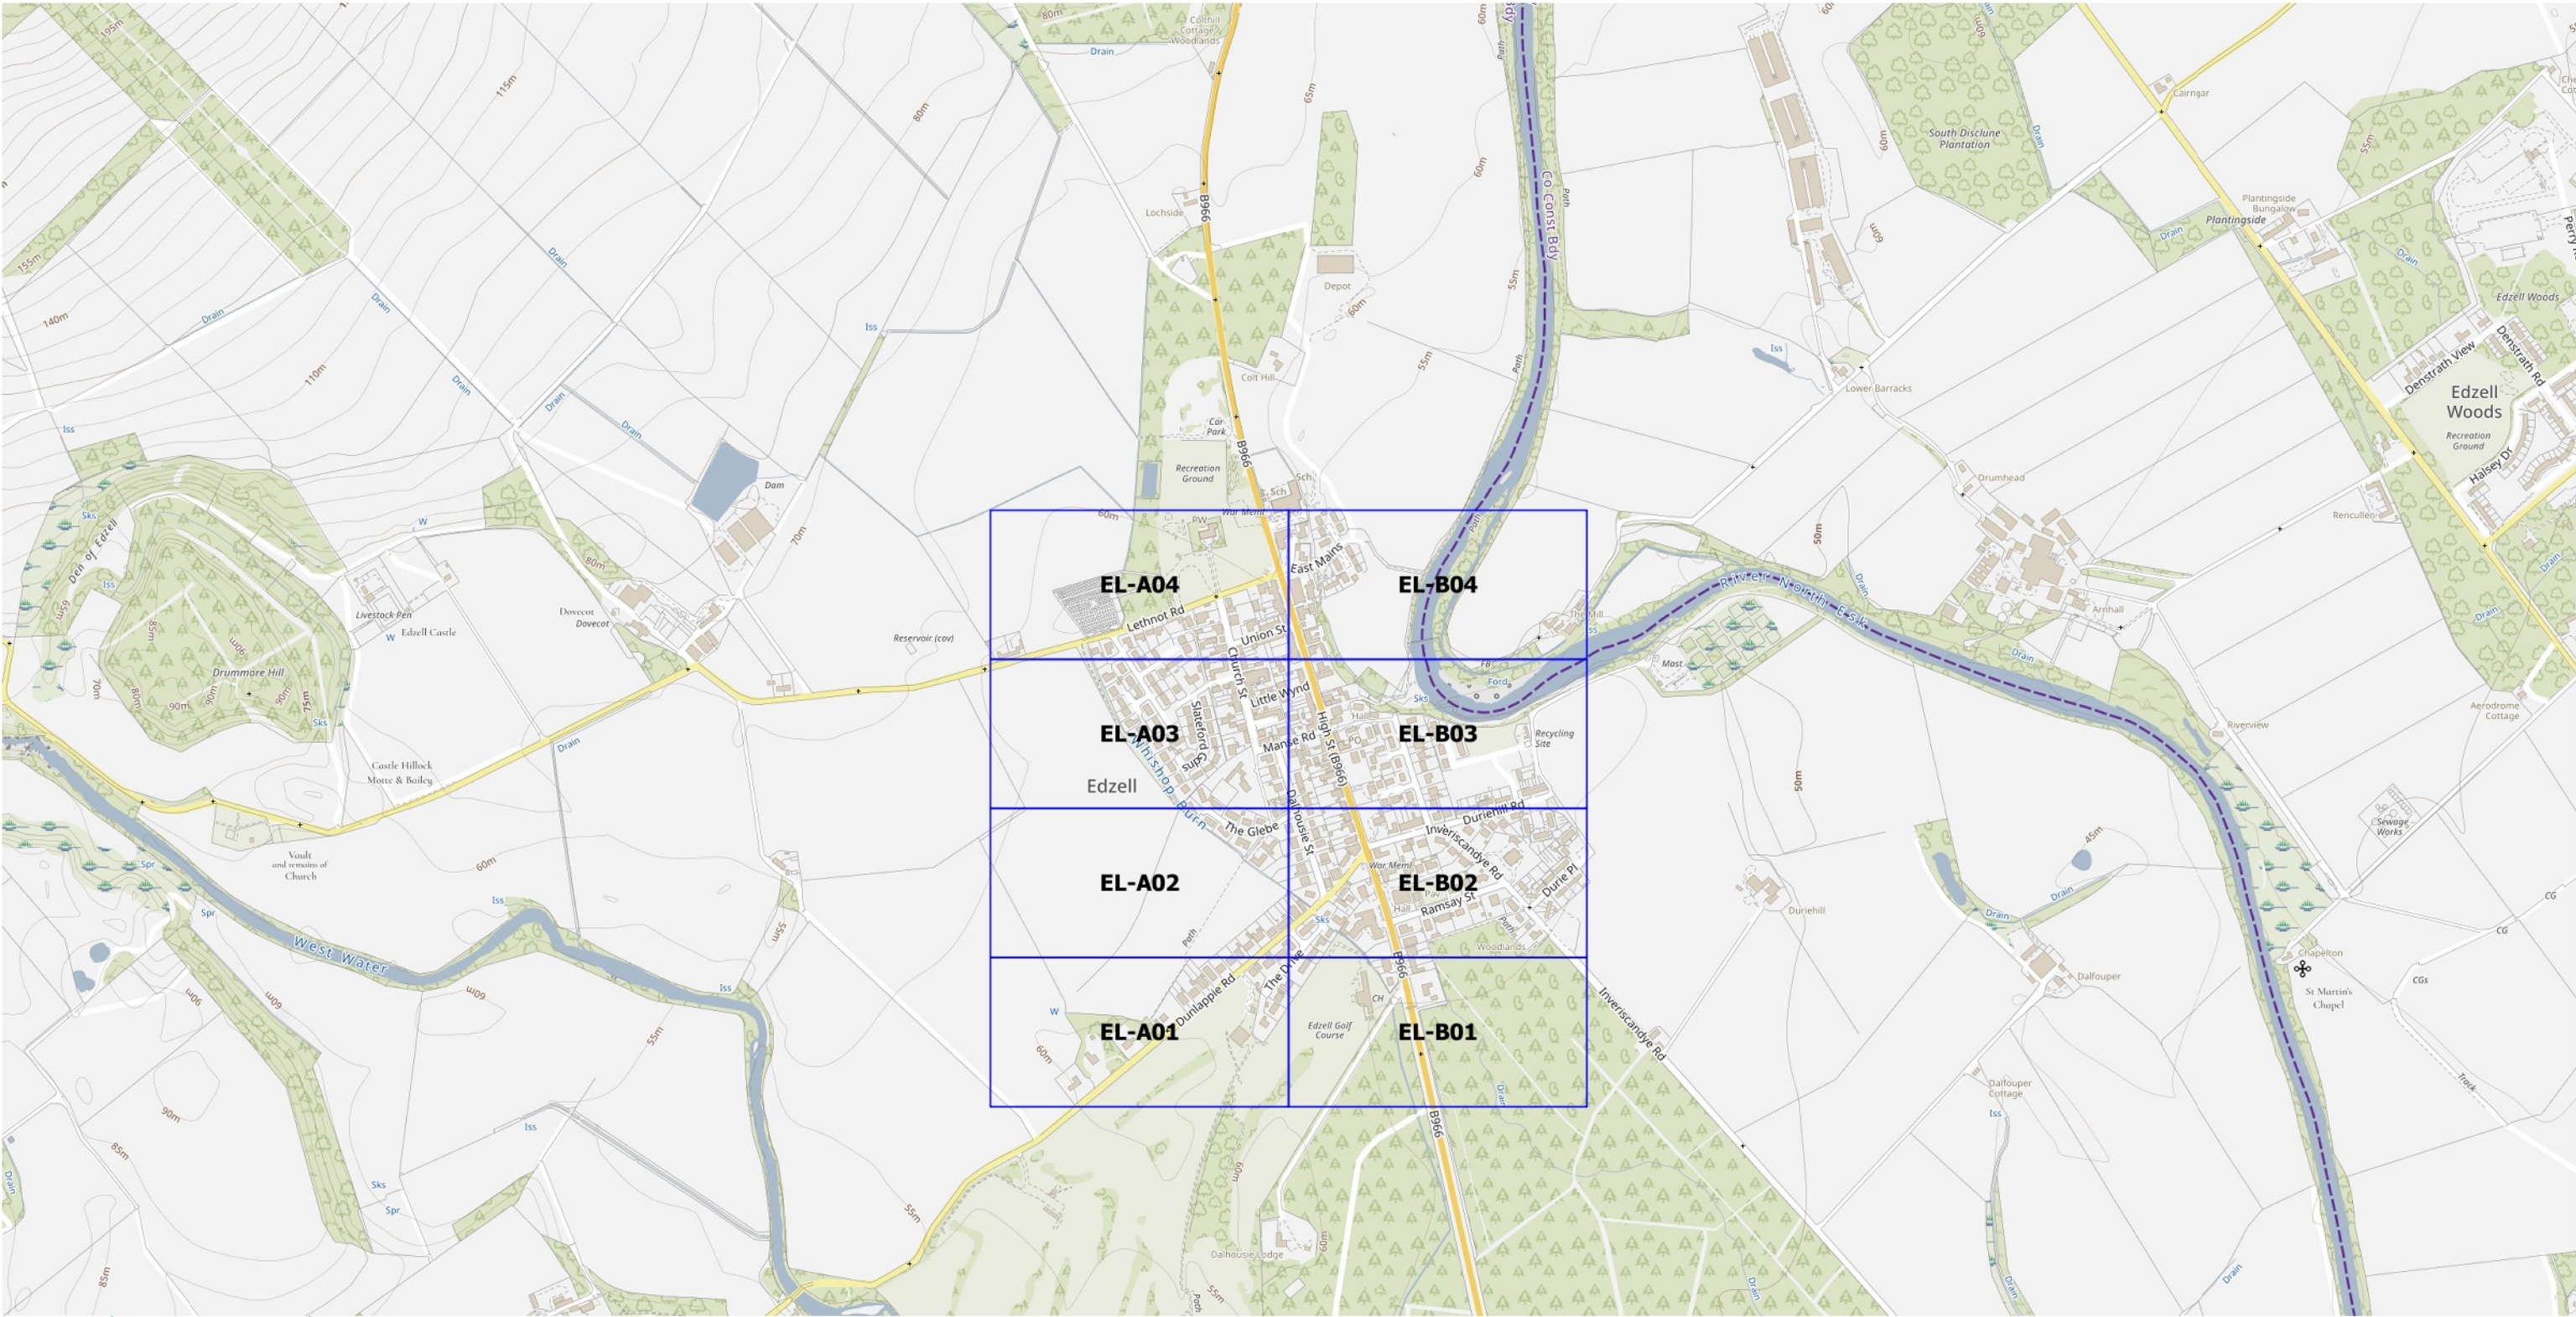

Schedule 1a

Plan Index for Edzell Location Plan

This is the Plan Index for **Edzell Plan Index** referred to in the Angus Council (Prohibition and Restriction of Waiting and Loading) (On-Street Parking) (Decriminalised Enforcement) (No.7) Order 202x

© Crown copyright and database rights 2024 Ordnance Survey 100023404. You are permitted to use this data solely to enable you to respond to, or interact with, the organisation that provided you with the data. You are not permitted to copy, sub-licence, distribute or sell any of this data to third parties in any form.